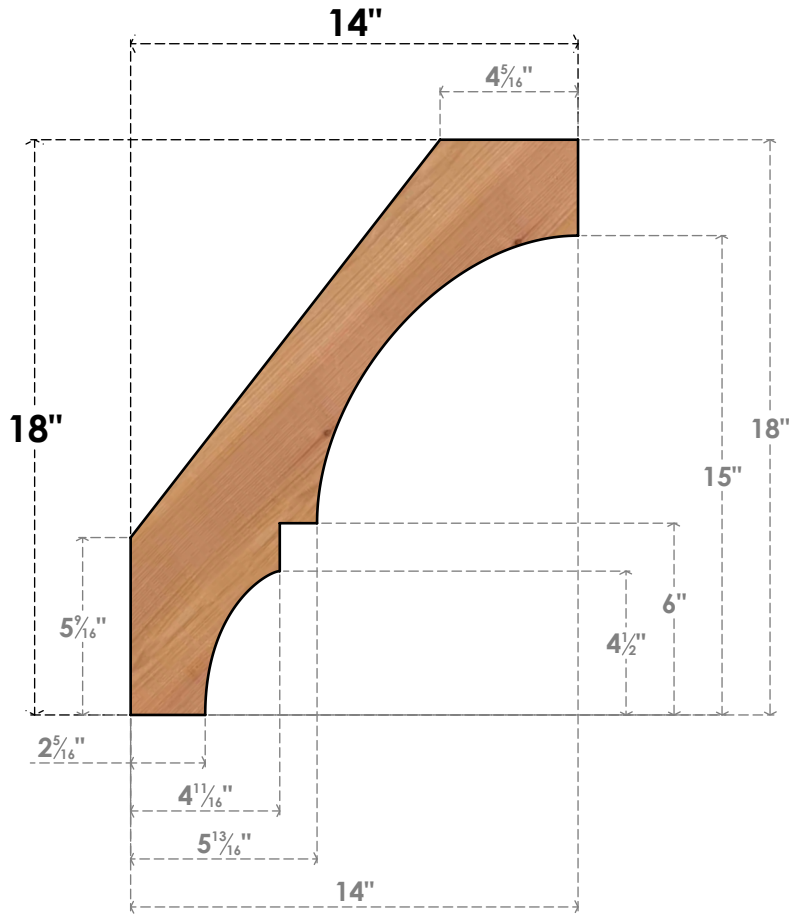

BRC06X14X18BOA00SWR

5 1/2"W X 14"D X 18"H BALBOA SMOOTH BRACE, WESTERN RED CEDAR

SIDE

FRONT

EKENA MILLWORK
2300 WEST MAIN ST.
CLARKSVILLE, TX 75426
TOLL FREE: 866-607-0453
WWW.EKENAMILLWORK.COM

NOTES

1. INSTALLATION TO BE COMPLETED IN ACCORDANCE WITH MANUFACTURER'S SPECIFICATIONS.
2. DRAWING MAY NOT BE TO SCALE
3. THIS DRAWING IS INTENDED FOR DESIGN AND PLANNING PURPOSES ONLY.
4. ALL INFORMATION CONTAINED HEREIN WAS CURRENT AT THE TIME OF DEVELOPMENT BUT MUST BE REVIEWED AND APPROVED BY THE PRODUCT MANUFACTURER TO BE CONSIDERED ACCURATE.
5. PRODUCTS ARE NOT KILN DRIED. THIS ITEM IS UNIQUE AND WILL CONTAIN THE NATURAL VARIATIONS THAT THE WOOD SPECIES OFFERS. THIS MAY RESULT IN VARIATIONS UP TO 1/4"